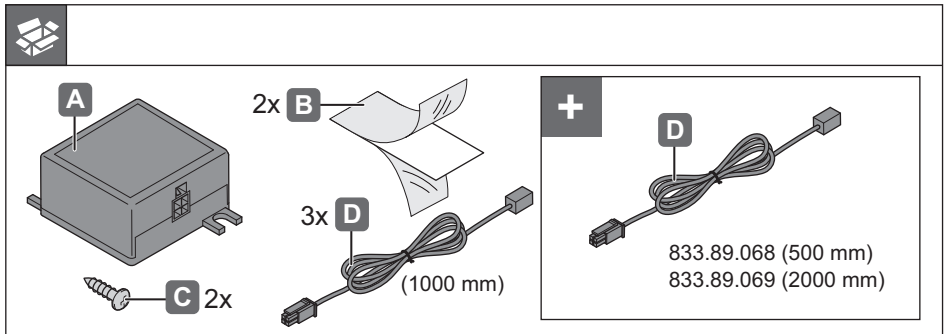

Multi Driver Box

12 V System 24 V System 350 mA System 700 mA System	T_A	 mm	
833.89.061	0 °C – +45 °C +32 °F – +113 °F	40 x 38 x 17	12 V System 24 V System 350 mA System 700 mA System

732.28.293