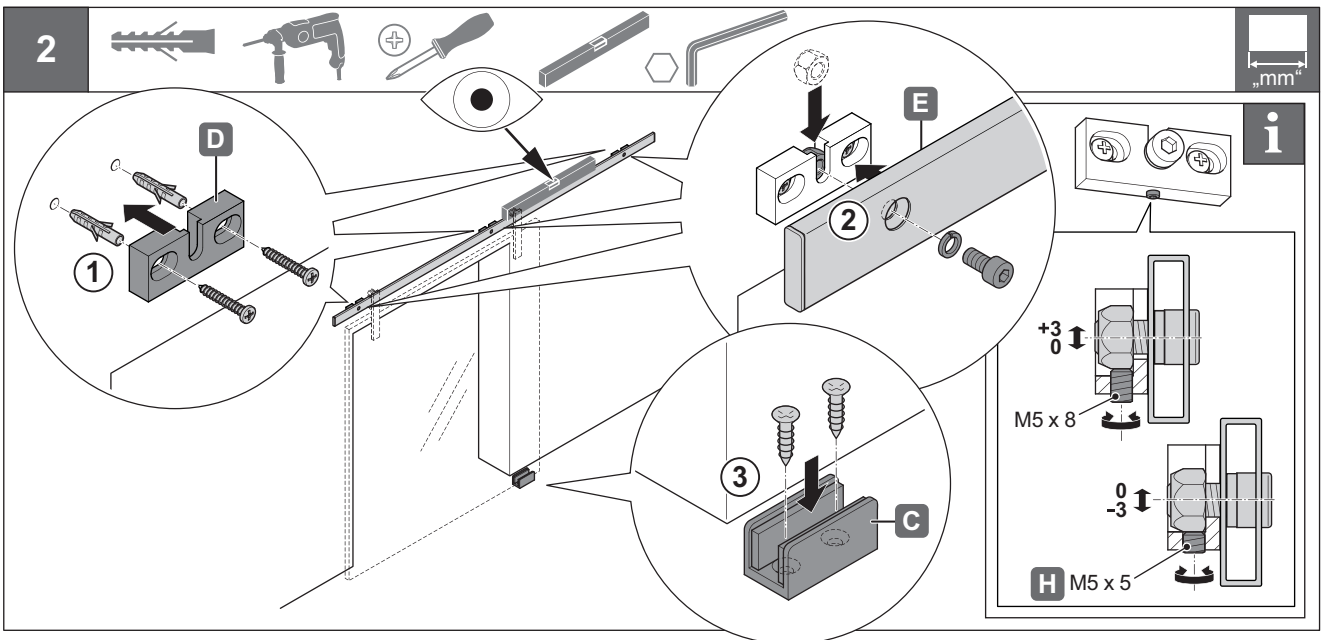

Slido D-Line803 80W

940.89.000

	E	D
1804	940.89.918	940.89.040
2104	940.89.921	940.89.041
X	940.89.999	940.89.040/041/042

903.01.470

903.01.480

732.29.044

HDE 27.01.2021

mm

37, 17, 6, 10, ≥65, ≥21, 3.3, 44, 170, 190, 25, 55, 18, 8, 7, 20, 20

132, ≥100, 50, 40, 44, 170, 25, 55, 190, 30, 20, 40

25, ≥100, ≥100, 25, 55, 55, Ø12, Ø12

30, 46, 300, 400, Ø12, 22

732.29.044

HDE 27.01.2021