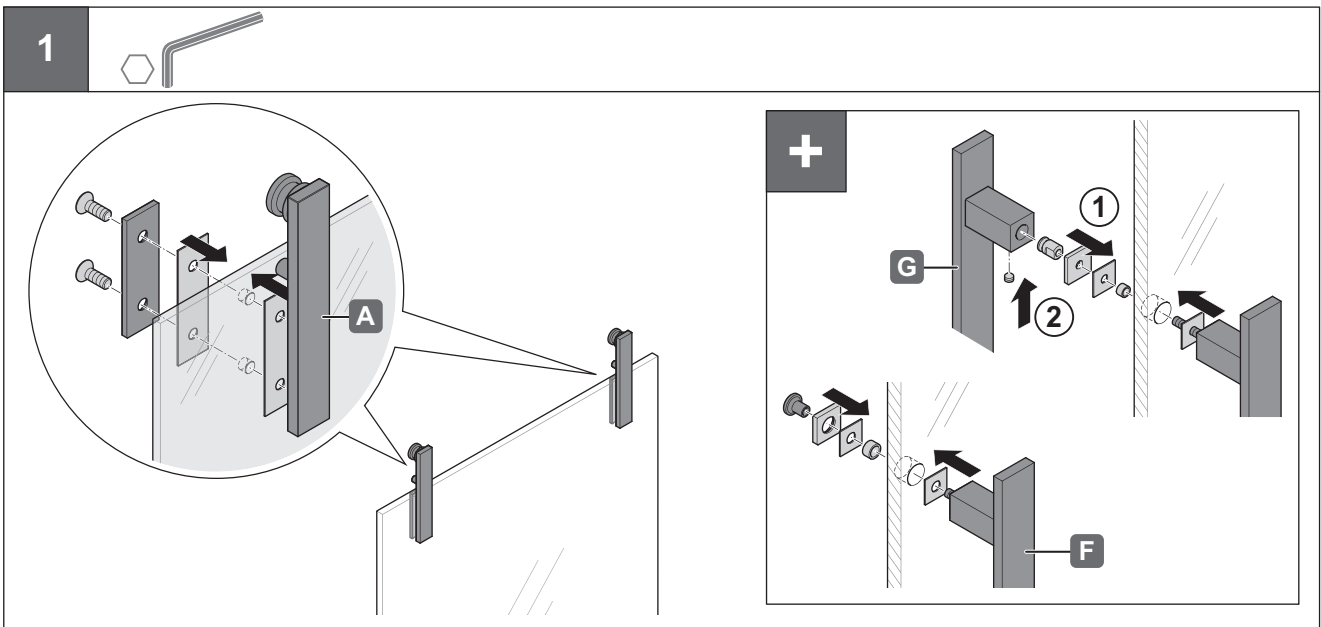

Slido D-Line803 80W

940.89.000

	E	D
1804	940.89.918	940.89.040
2104	940.89.921	940.89.041
X	940.89.999	940.89.040/041/042

903.01.470

903.01.480

732.29.044

HDE 27.01.2021

mm

37, 17, 6, 10, ≥65, ≥21, 3.3, 44, 170, 190, 25, 55, 18, 8, 7, 20, 20

132, ≥100, 50, 40, 44, 170, 25, 55, 190, 30, 20, 40

25, ≥100, ≥100, 25, 55, 55, Ø12, Ø12

30, 46, 300, 400, Ø12, 22

732.29.044

HDE 27.01.2021