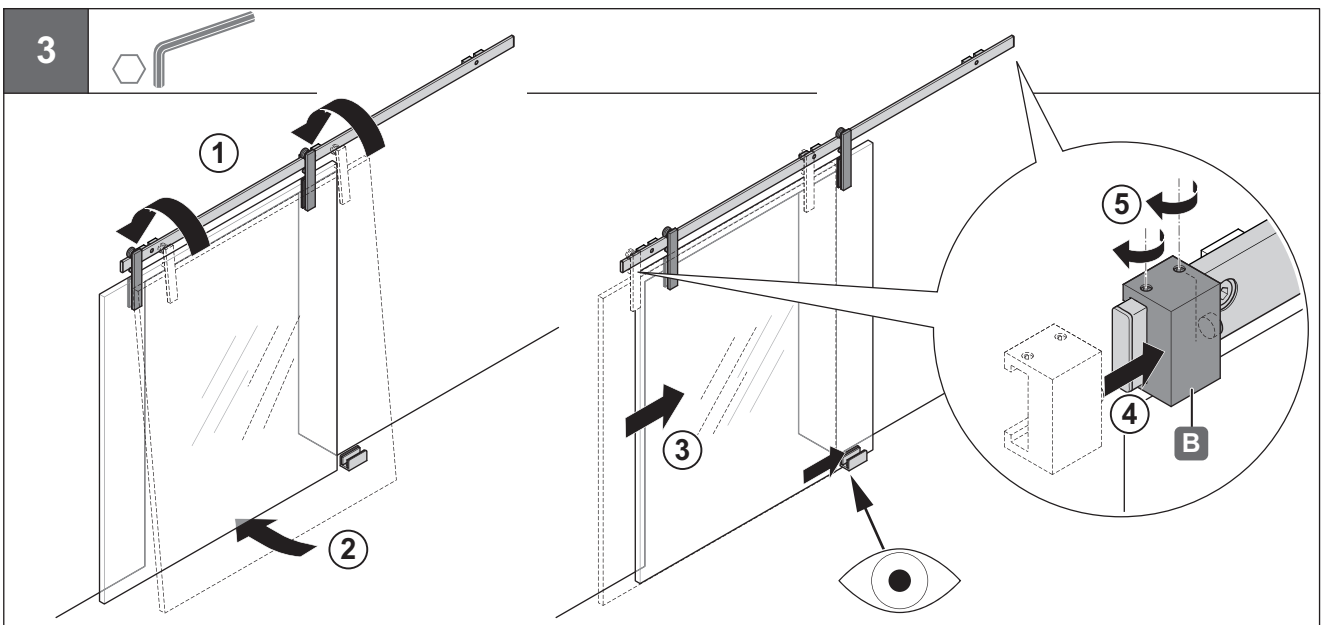

Slido D-Line803 80W

940.89.000

	E	D
1804	940.89.918	940.89.040
2104	940.89.921	940.89.041
X	940.89.999	940.89.040/041/042

903.01.470

903.01.480

732.29.044

HDE 27.01.2021

mm

37, 17, 6, 10, ≥65, ≥21, 3.3, 44, 170, 190, 25, 55, 18, 8, 7, 20, 20

132, ≥100, 50, 40, 44, 170, 25, 55, 190, 30, 20, 40

25, ≥100, ≥100, 25, 55, 55, Ø12, Ø12

30, 46, 300, 400, Ø12, 22

732.29.044

HDE 27.01.2021