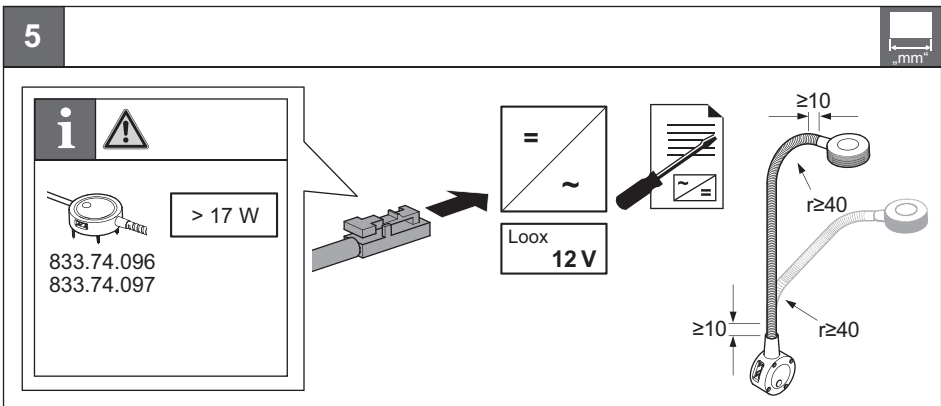

732.28.330

HDE 28.03.2022